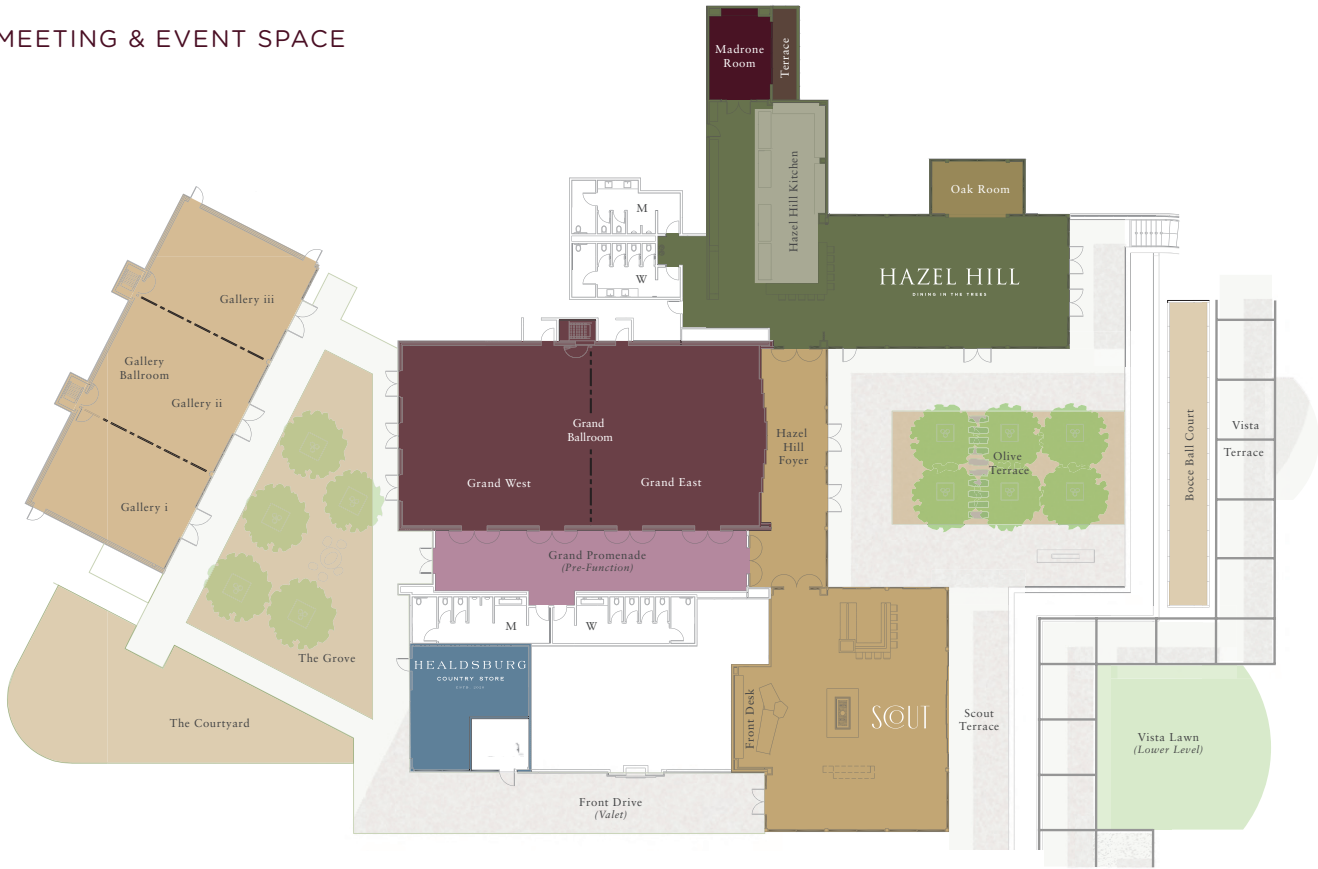

MEETING & EVENT SPACE

	SQ. FT (APPROX.)	DIMENSIONS	CEILING	RECEPTION	THEATER	RDS. OF 10	CLASSROOM	U-SHAPE	CONFERENCE	HOLLOW SQUARE
INDOOR FUNCTION SPACE										
GRAND BALLROOM	3,520	84' x 42'	16'	330	360	280	230	75	78	108
GRAND WEST	1,850	44' x 42'	16'	195	180	120	126	54	42	66
GRAND EAST	1,680	40' x 42'	16'	174	160	120	105	45	36	60
GRAND PROMENADE	1,050	73' x 14'	12'	112	120	60	-	-	-	-
GALLERY BALLROOM	2,750	79' x 35'	12'	284	280	180	180	60	72	96
GALLERY I	870	25' x 35'	12'	90	80	60	45	27	24	36
GALLERY II	1,015	29' x 35'	12'	105	100	80	72	33	24	42
GALLERY III	870	25' x 35'	12'	90	80	60	45	27	24	36
OUTDOOR FUNCTION SPACE										
GRAND LAWN	7,980	140' x 57'	-	600	-	450	-	-	-	-
THE GROVE	1,600	70' x 48'	-	200	-	100	-	-	-	-
THE COURTYARD	-	-	-	100	-	50	-	-	-	-
VISTA LAWN	1,450	43' x 38'	-	150	150	90	-	-	-	-
OAK LAWN	2,190	51' x 43'	-	220	250	120	-	-	-	-
OAK TERRACE	2,900	44' x 66'	-	300	300	190	-	-	-	-
VINEYARD LAWN	700	-	-	30	50	20	-	-	-	-
DINING										
MADRONE	295	19' x 14'	9'	-	-	-	-	-	10	-
OAK ROOM	228	19' x 12'	9'	-	-	-	-	-	14	-

The above information is preliminary and subject to change.