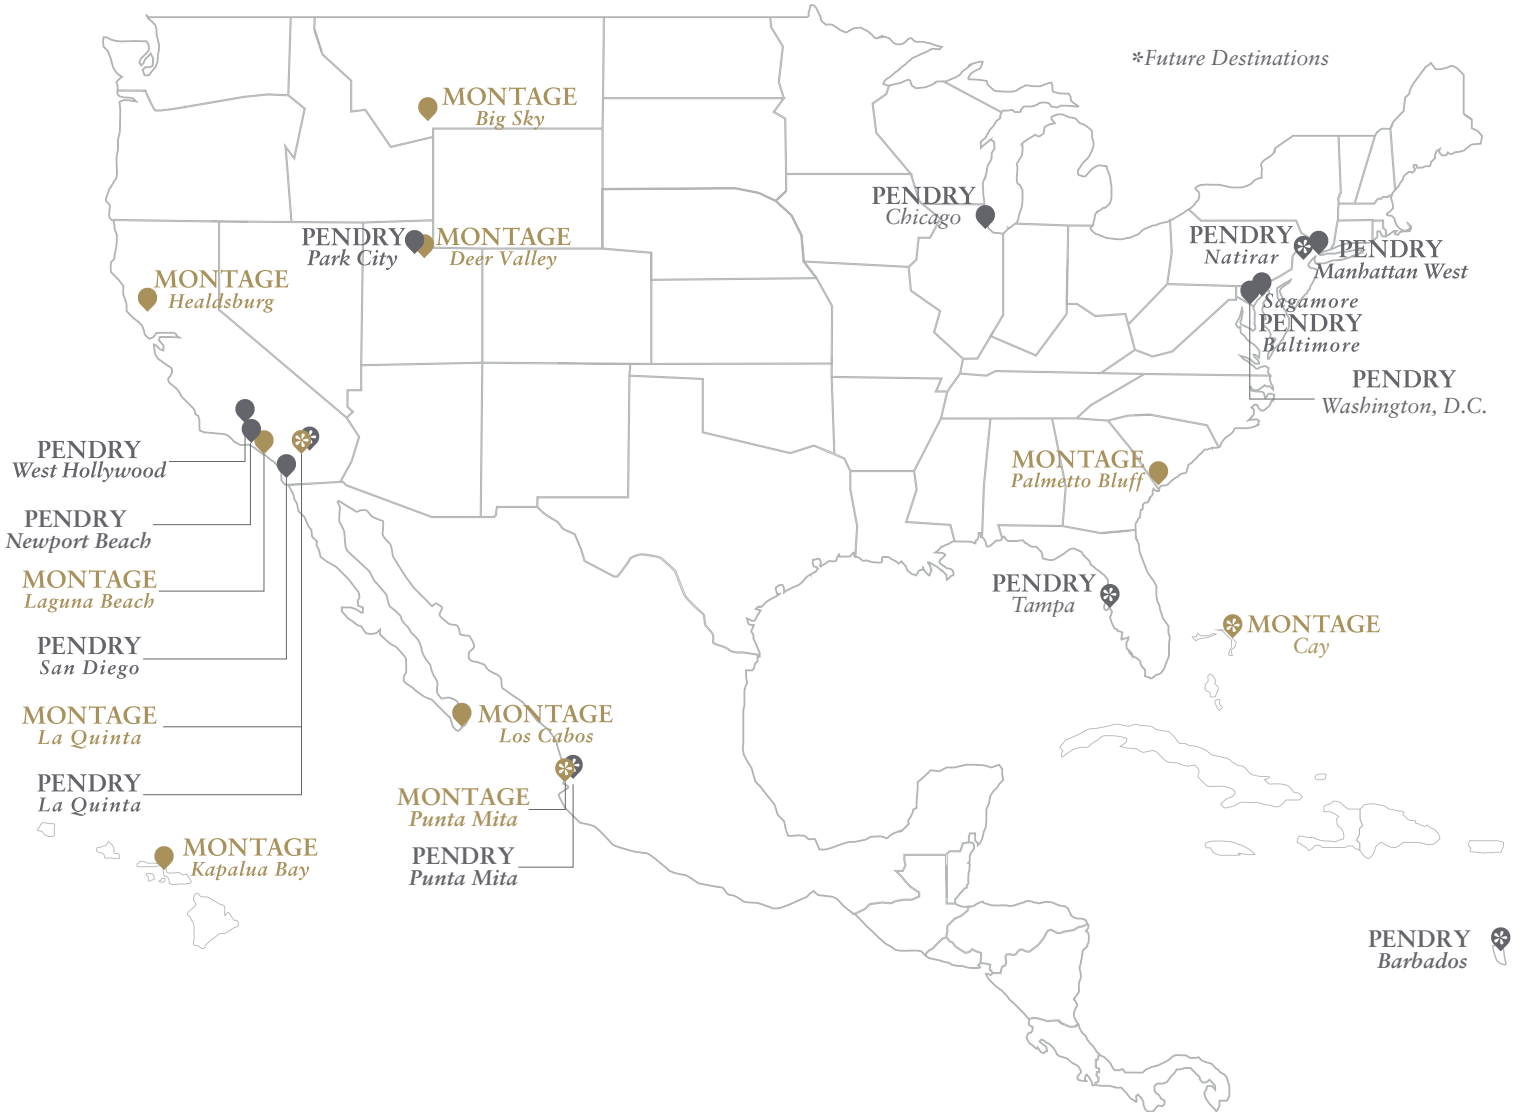

Montage Healdsburg is an ideal launching pad for venturing out to some of the most renowned wineries in California, as well as a number of local historic towns and attractions. Whether guests are traveling as individuals, couples or families, signature hospitality and authentic charm creates an unforgettable getaway in wine country.

## FEATURES AT-A-GLANCE

- Located in the heart of Sonoma wine country, the resort
- offers 130 bungalow-style guestrooms including 34 suites
- Situated on a 258-acre-retreat surrounded by oak groves and vine-covered hills
- Signature restaurant, lobby lounge and poolside bar and grill
- Treehouse-inspired private dining room
- Signature Spa Montage Healdsburg
- Zero-edge resort pool
- Paintbox, Montage Healdsburg's immersive children's program
- Minutes from charming downtown Healdsburg
- Close proximity to renowned wineries in Northern California
- Wide array of outdoor family and local activities

The above information is preliminary and subject to change.

ABOUT MONTAGE INTERNATIONAL

Montage International, the hospitality management company founded by Alan J. Fuerstman, features the ultra-luxury brand Montage Hotels & Resorts, the new luxury hospitality brand Pendry Hotels & Resorts, Montage Residences, Pendry Residences, and the management of some of the country's premier golf courses and clubs. Founded in 2002, Montage Hotels & Resorts is an artistic collection of distinctive hotels, resorts, and residences. Pendry Hotels & Resorts, founded in 2014, is a collection of new luxury hotels for today's cultured world traveler located in taste making destinations. For more information, please visit [www.montageinternational.com](http://www.montageinternational.com).